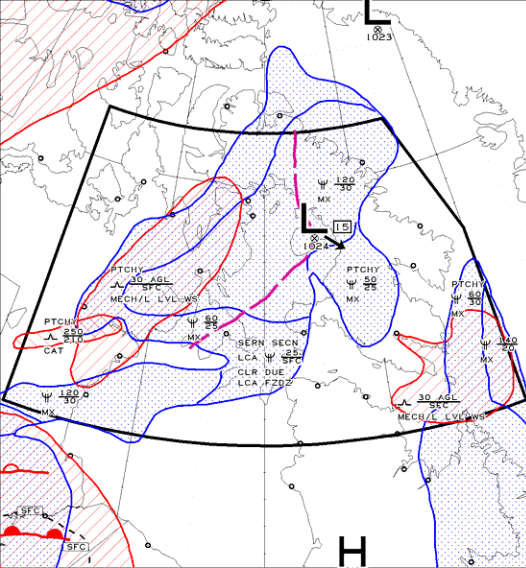

ISSUED AT 17/04/2024 0525Z

EMIS A

VALID AT 17/04/2024 1200Z

LEGEND/LEGENDE

----- FZLVL

MOD ICE
MOD TURB

SEV ICE
SEV TURB

0 60 120 180 NM
(True at 60°N Vrat à 60°N)

HST ASL UNLS NOTED

CB TCU AND ACC IMPLY SIG TURB AND ICE

CB IMPLIES L LVL WS

NIL-LGT RIME ICEIC ABV FZLVL UNLS

NOTED. NIL-LGT TURB UNLS NOTED

COMMENTS/COMMENTAIRES

ENVIRONMENT AND CLIMATE CHANGE
CANADA

L'ENVIRONNEMENT ET LE CHANGEMENT CLIMATIQUE
CANADA