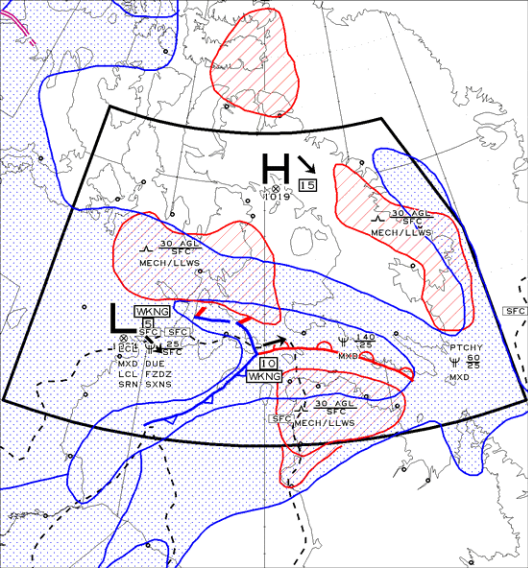

0 60 120 180 NM
(True at 60°N Lat & 60°N)

HGTS ASL UNLESS NOTED

CB TCU AND ACC IMPLY SIG TURB AND ICG

CB IMPLIES LLWS

COMMENTS / COMMENTAIRES

NIL-LGT RIME ICG ABV FZLVL
UNLS OTWZ NOTED NIL-LGT TURB
UNLS OTWZ NOTED.