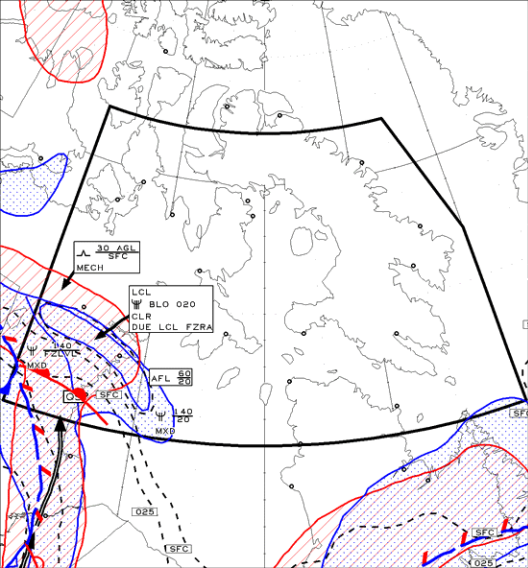

COMMENTS / COMMENTAIRES

NIL-LGT RIME ICG ABV FZLVL
UNLS OTWZ NOTED. NIL-LGT TURB
UNLS OTWZ NOTED.