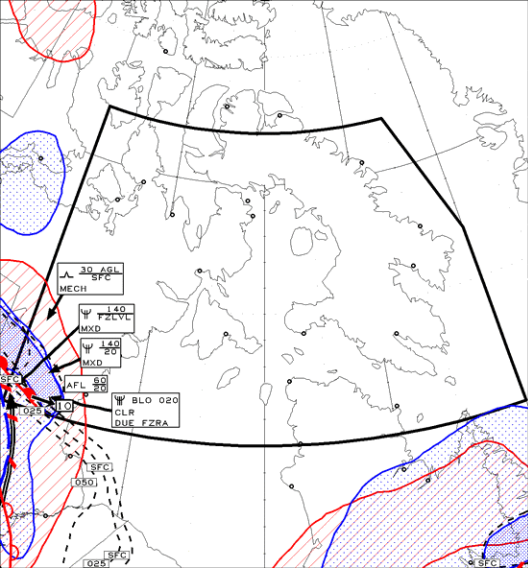

COMMENTS / COMMENTAIRES

NIL-LGT RIME ICG ABV FZLVL
UNLS OTWZ NOTED. NIL-LGT TURB
UNLS OTWZ NOTED.