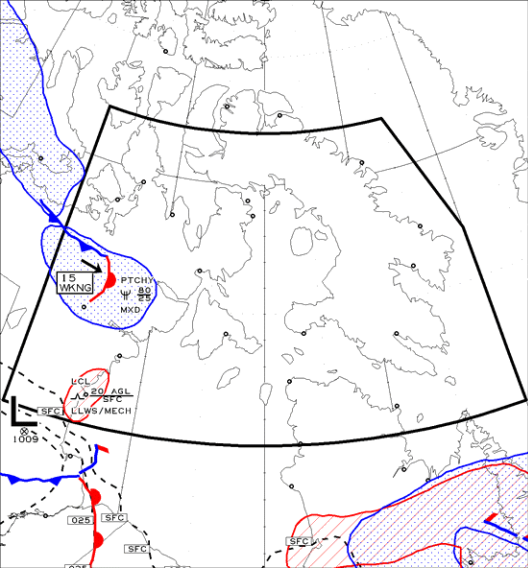

HGTS ASL UNLESS NOTED

CB TCU AND ACC IMPLY SIG TURB AND ICG

CB IMPLIES LLWS

COMMENTS / COMMENTAIRES

NIL-LGT RIME ICG ABV FZLVL
UNLS OTWZ NOTED. NIL-LGT TURB
UNLS OTWZ NOTED.