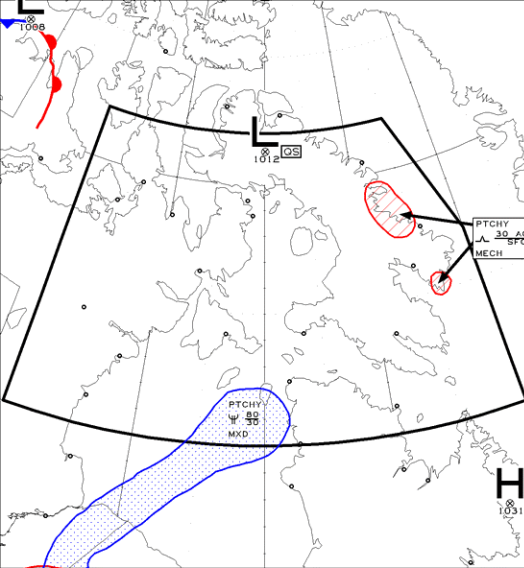

GFACN36 CWA0
REGION
NUNAVUT
ICG TURB & FZLVL

ISSUED AT 11/05/2013 0552Z
EMIS A

VLD 11/05/2013 1200Z

LEGEND/LEGENDE

FZLVL

:MDT ICG	:MDT TURB
:SEV ICG	:SEV TURB

0 60 120 180 NM
(True at 60°N Vrot & 60°N)

HGTS ASL UNLESS NOTED

CB TCU AND ACC IMPLY SIG TURB AND ICG

CB IMPLIES LLWS

COMMENTS / COMMENTAIRES

NIL-LGT RIME ICG ABV FZLVL
UNLS OTWZ NOTED. NIL-LGT TURB
UNLS OTWZ NOTED.