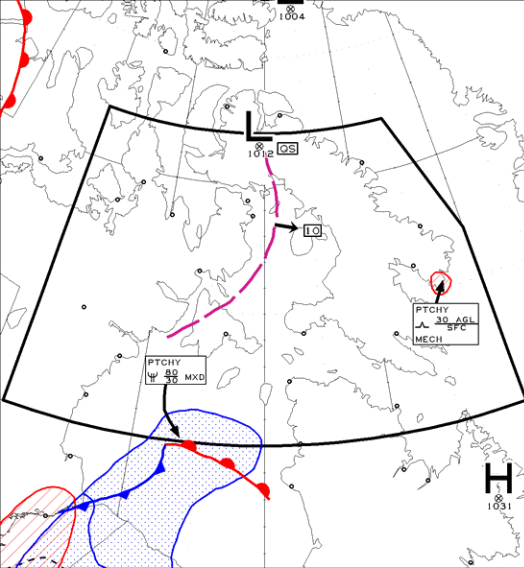

COMMENTS / COMMENTAIRES

NIL-LGT RIME ICG ABV FZLVL
UNLS OTWZ NOTED. NIL-LGT TURB
UNLS OTWZ NOTED.