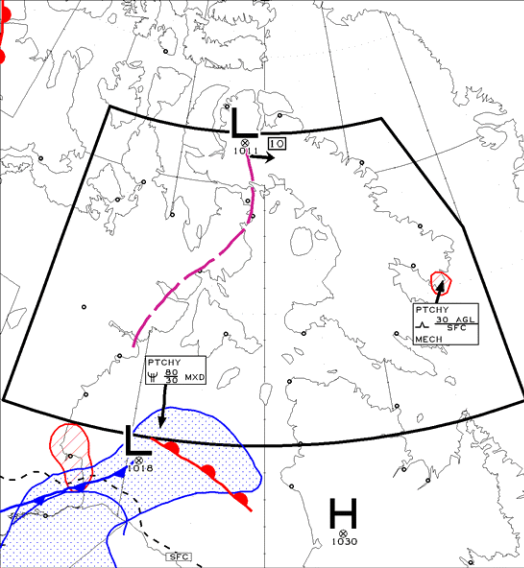

COMMENTS / COMMENTAIRES

**NIL-LGT RIME ICG ABV FZLVL
UNLS OTWZ NOTED. NIL-LGT TURB
UNLS OTWZ NOTED.**