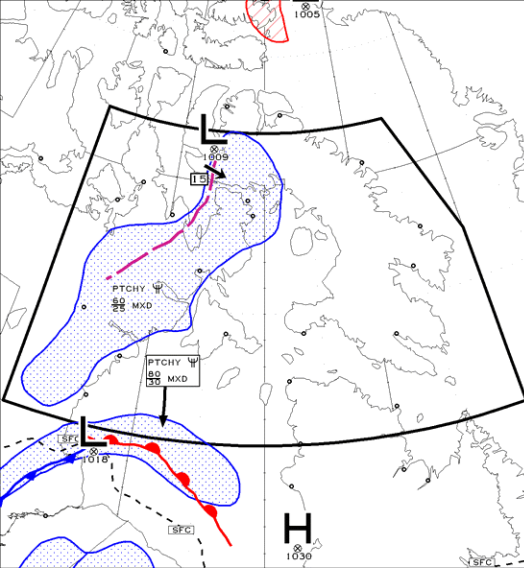

COMMENTS / COMMENTAIRES

**NIL-LGT RIME ICGIC ABV FZLVL
UNLS OTWZ NOTED. NIL-LGT TURB
UNLS OTWZ NOTED.**