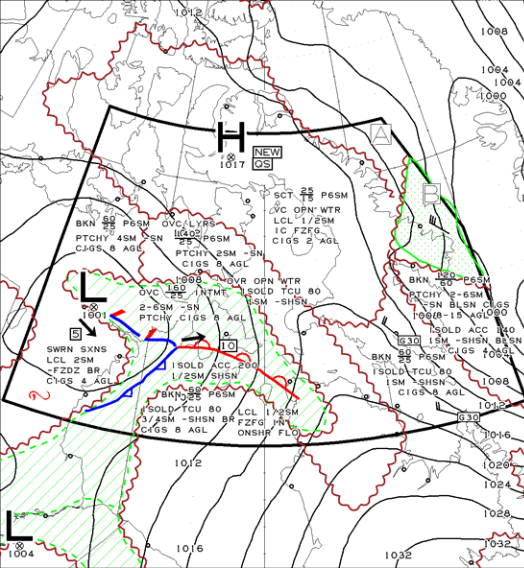

LEGEND/LEGENDE

HGTS ASL UNLESS NOTED

CB TCU AND ACC IMPLY SIG TURB AND ICG

CB IMPLIES LLWS

COMMENTS / COMMENTAIRES

1. A: 20 BKN 50 P6SM ISOLD TCU 80
   2SM -SHSN CIGS 8 AGL
2. B: 25 OVC LYRS 180 1-5SM -SN BR
   PTCHY CIGS 6-12 AGL, OCNL
   ACC 200 1/2SM BLSN LCL CIGS
   3 AGL.