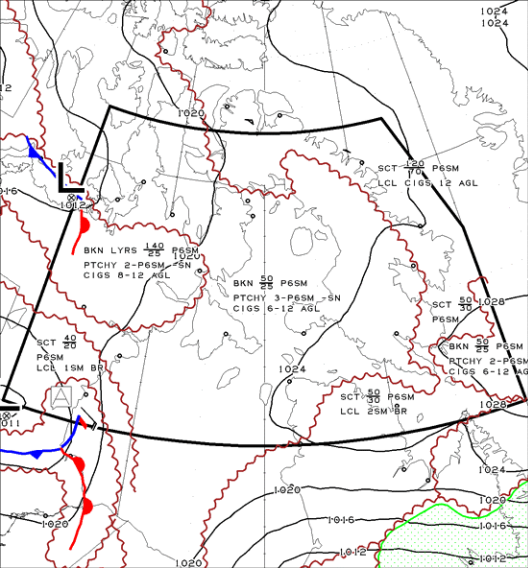

ISSUED AT 12/05/2013 1131Z
EMISA

VLD 12/05/2013 1200Z

LEGEND/LEGENDE

0 60 120 180 NM
(True at 60°N, Vrat à 60°N)

HGTS ASL UNLESS NOTED

CB TCU AND ACC IMPLY SIG TURB AND ICG
CB IMPLIES LLWS

COMMENTS / COMMENTAIRES

A: 40 BKN LYRS 140 P6SM, ISOLD
ACC 140 25M -5SHN, LCL CIGS 10
AGL.