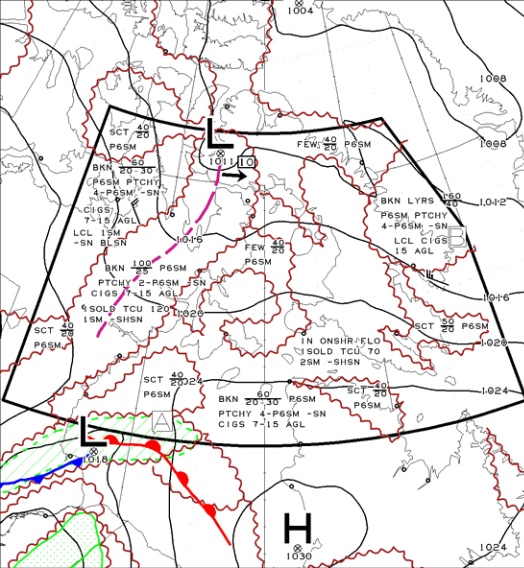

LEGEND/LEGENDE

0 60 120 180 NM
(True at 60°N Lat & 60°N)

HGTS ASL UNLESS NOTED

CB TCU AND ACC IMPLY SIG TURB AND ICG
CB IMPLIES LLWS

COMMENTS / COMMENTAIRES

- A: 30 BKN 150 P6SM, INTMT 2-6SM -SN, SCT ACC 200 1/2SM SHSN, PTCHY CIGS 7-15 AGL
- B: OVR HIER TRRN, LCL 3/4SM -SN BR CIGS 5 AGL