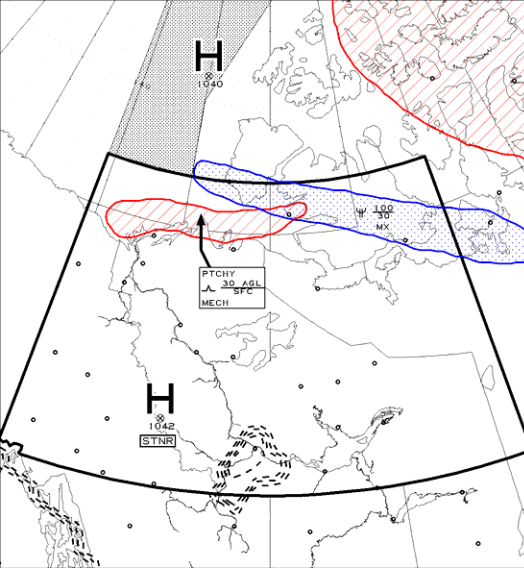

GFACN35 CWAO

REGION

YUKON - NWT/TNO

ICE TURB & FZLVL

ISSUED AT 19/04/2024 1128Z
EMIS A

VALID AT 19/04/2024 1200Z
VALIDE A

LEGEND/LEGENDE

----- FZLVL -----

MOD ICE   MOD TURB

SEV ICE   SEV TURB

0 60 120 180 NM
(True at 60°N Vrad at 60°N)

HGT ASL UNLS NOTED

CB TCU AND ACC IMPLY SIG TURB AND ICE

CB IMPLIES L LVL WS

NIL-LGT RIME ICE/IC AVY FZLVL UNLS

NOTED. NIL-LGT TURB UNLS NOTED

COMMENTS/COMMENTAIRES

ENVIRONMENT AND CLIMATE CHANGE CANADA   ENVIRONMENT ET CLIMAT CHANGE CANADA