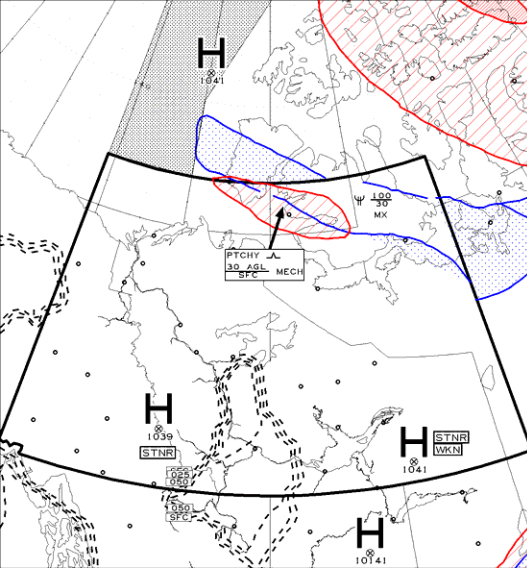

GFACN35 CWAO

REGION
YUKON - NWT/TNO
ICE TURB & FZLVL

ISSUED AT
EMIS A 19/04/2024 0525Z

VALID AT
VALIDE A 19/04/2024 0600Z

LEGEND/LEGENDE

----- FZLVL -----

MOD ICE   MOD TURB

SEV ICE   SEV TURB

0 60 120 180 NM
(True at 60°N Vrad at 60°N)

HGT ASL UNLS NOTED

CB TCU AND ACC IMPLY SIG TURB AND ICE

CB IMPLIES L LVL WS

NIL-LGT RIME ICE/IC AVY FZLVL UNLS

NOTED. NIL-LGT TURB UNLS NOTED

COMMENTS/COMMENTAIRES

NAV
CANADA

ENVIRONMENT AND CLIMATE CHANGE
ENVIRONNEMENT ET CLIMAT