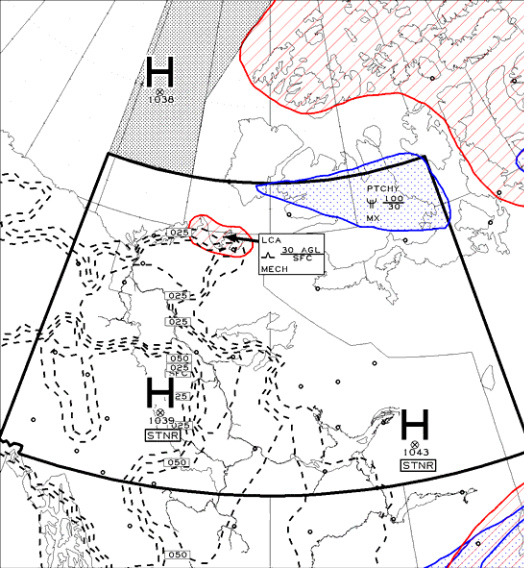

GFACN35 CWAO

REGION
YUKON - NWT/TNO

ICE TURB & FZLVL

ISSUED AT 18/04/2024 1725Z
EMIS A

VALID AT 18/04/2024 1800Z
VALIDE A

LEGEND/LEGENDE

----- FZLVL -----

MOD ICE MOD TURB

SEV ICE SEV TURB

0 60 120 180 NM

(True at 60°N Vrad at 60°N)

HGT ASL UNLS NOTED

CB TCU AND ACC IMPLY SIG TURB AND ICE

CB IMPLIES L LVL WS

NIL-LGT RIME ICE/IC AVF FZLVL UNLS

NOTED. NIL-LGT TURB UNLS NOTED

COMMENTS/COMMENTAIRES

NAV
CANADA

ENVIRONMENT AND CLIMATE CHANGE
ENVIRONNEMENT ET CLIMAT