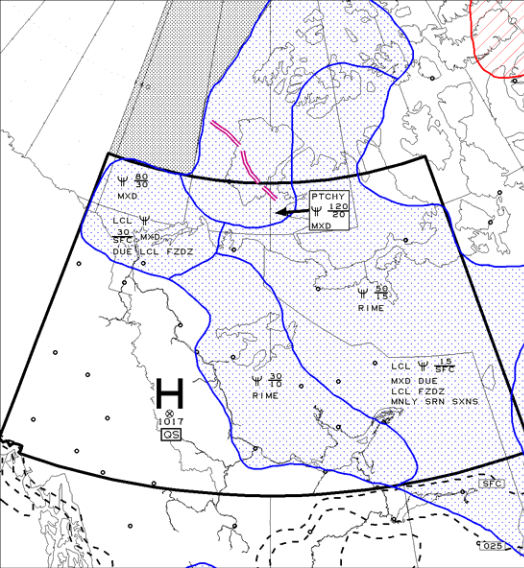

GFACN35 CWA0

REGION
YUKON - NWT/TNO
ICG TURB & FZLVL

ISSUED AT 28/10/2018 1742Z

EMIS A

VLD 28/10/2018 1800Z

LEGEND/LEGENDE

----- FZLVL -----

⌋ :MDT ICG ⌋ :MDT TURB

⌋ :SEV ICG ⌋ :SEV TURB

HGTS ASL UNLESS NOTED

CB TCU AND ACC IMPLY SIG TURB AND ICG

CB IMPLIES LLWS

COMMENTS / COMMENTAIRES

NIL-LGT RIME ICG ABV FZLVL
UNLS OTWZ NOTED. NIL-LGT TURB
UNLS OTWZ NOTED.

NAV CANADA ENVIRONMENT CANADA
ENVIRONMENT CANADA