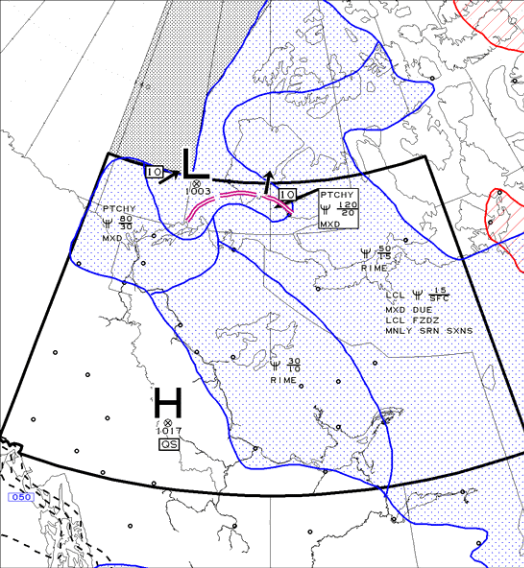

GFACN35 CWA0

REGION

YUKON - NWT/TNO

ICG TURB & FZLVL

ISSUED AT 28/10/2018 1122Z

EMIS A

VLD 28/10/2018 1200Z

LEGEND/LEGENDE

--- FZLVL ---

⌋ :MDT ICG ⌋ :MDT TURB

⌋ :SEV ICG ⌋ :SEV TURB

0 60 120 180 NM
(True at 60°N Vrat à 60°N)

HGTS ASL UNLESS NOTED

CB TCU AND ACC IMPLY SIG TURB AND ICG

CB IMPLIES LLWS

COMMENTS / COMMENTAIRES

NIL-LGT RIME ICG ABV FZLVL
UNLS OTWZ NOTED NIL-LGT TURB
UNLS OTWZ NOTED.

NAV CANADA ENVIRONMENT CANADA
ENVIRONNEMENT CANADA

050