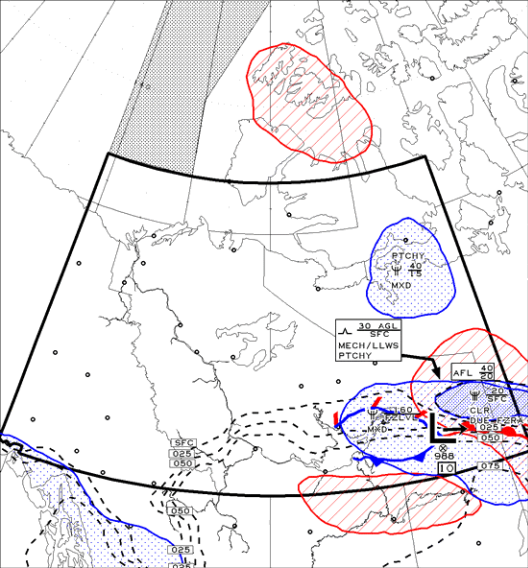

HGTS ASL UNLESS NOTED

CB TCU AND ACC IMPLY SIG TURB AND ICG

CB IMPLIES LLWS

COMMENTS / COMMENTAIRES

NIL-LGT RIME ICG ABV FZLVL
UNLS OTWZ NOTED. NIL-LGT TURB
UNLS OTWZ NOTED.