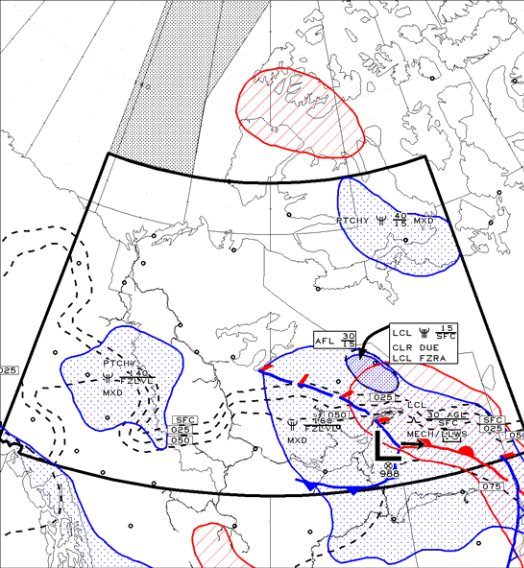

HGTS ASL UNLESS NOTED

CB TCU AND ACC IMPLY SIG TURB AND ICG

CB IMPLIES LLWS

COMMENTS / COMMENTAIRES

NIL-LGT RIME ICG ABV FZLVL
UNLS OTWZ NOTED. NIL-LGT TURB
UNLS OTWZ NOTED.