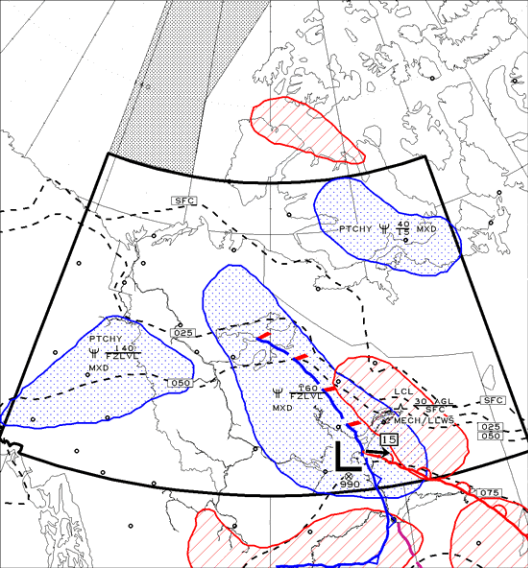

HGTS ASL UNLESS NOTED

CB TCU AND ACC IMPLY SIG TURB AND ICG

CB IMPLIES LLWS

COMMENTS / COMMENTAIRES

NIL-LGT RIME ICG ABV FZLVL
UNLS OTWZ NOTED. NIL-LGT TURB
UNLS OTWZ NOTED.