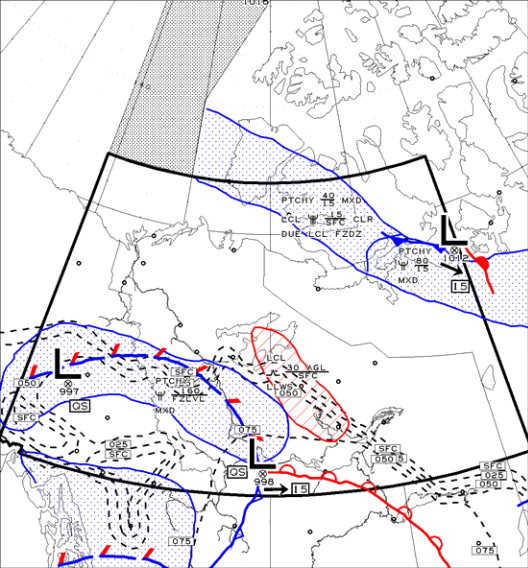

HGTS ASL UNLESS NOTED

CB TCU AND ACC IMPLY SIG TURB AND ICG

CB IMPLIES LLWS

COMMENTS / COMMENTAIRES

NIL-LGT RIME ICG ABV FZLVL
UNLS OTWZ NOTED. NIL-LGT TURB
UNLS OTWZ NOTED.