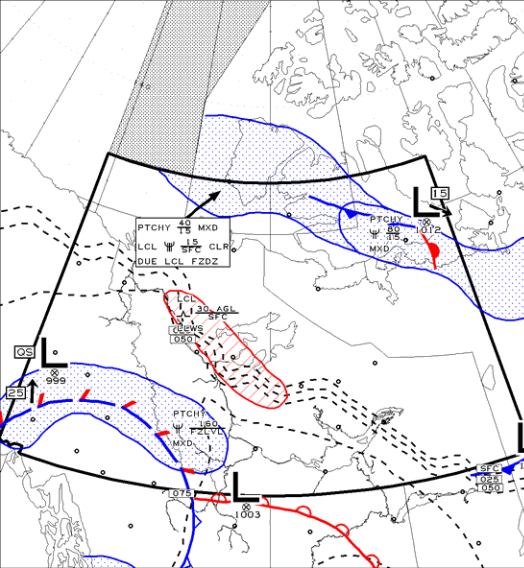

COMMENTS / COMMENTAIRES

NIL-LGT RIME ICG ABV FZLVL
UNLS OTWZ NOTED. NIL-LGT TURB
UNLS OTWZ NOTED.

PTCHY 40 MXD
LCL 15 SFC CLR
DUE LCL FZDZ

PTCHY 80 MXD
15
1012

LCL 30 AGL
SFC
LEWS
1050

PTCHY 150 FZLVL
MXD

SFC 025
1050