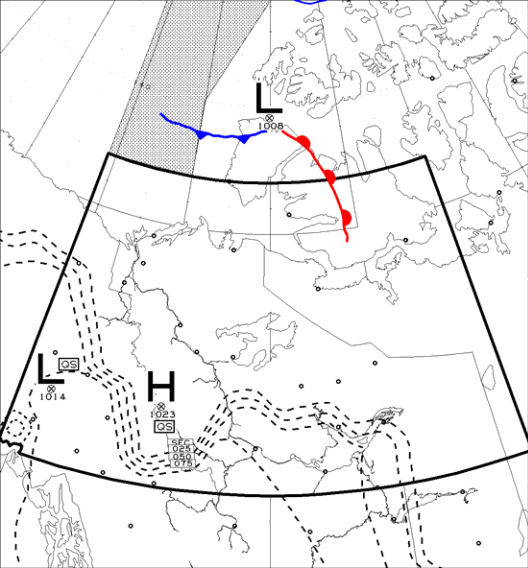

HGTS ASL UNLESS NOTED

CB TCU AND ACC IMPLY SIG TURB AND ICG

CB IMPLIES LLWS

COMMENTS / COMMENTAIRES