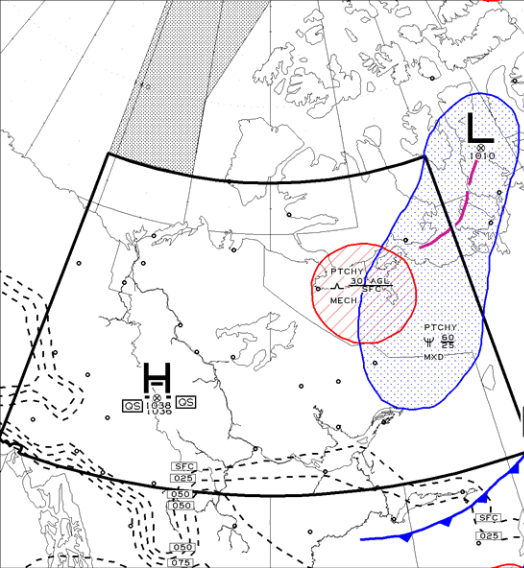

HGTS ASL UNLESS NOTED

CB TCU AND ACC IMPLY SIG TURB AND ICG

CB IMPLIES LLWS

COMMENTS / COMMENTAIRES

NIL-LGT RIME ICG ABV FZLVL
UNLS OTWZ NOTED. NIL-LGT TURB
UNLS OTWZ NOTED.