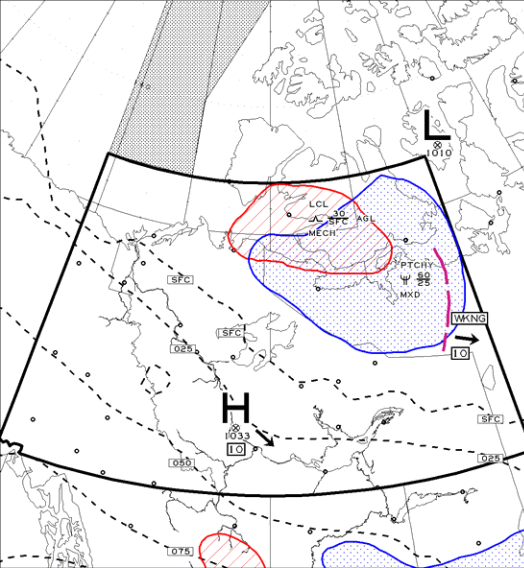

GFLAC35 CWA0

REGION
YUKON - NWT/TNO
ICG TURB & FZLVL

ISSUED AT 09/05/2013 2342Z
EMIS A

VLD 10/05/2013 0000Z

LEGEND/LEGENDE

----- FZLVL -----
:MDT ICG   :MDT TURB
:SEV ICG   :SEV TURB

0 60 120 180 NM
(True at 60°N Vrat & 60°N)

HGTS ASL UNLESS NOTED

CB TCU AND ACC IMPLY SIG TURB AND ICG

CB IMPLIES LLWS

COMMENTS / COMMENTAIRES

NIL-LGT RIME ICGS ABV FZLVL
UNLS OTWZ NOTED. NIL-LGT TURB
UNLS OTWZ NOTED.

NAV CANADA ENVIRONMENT CANADA
ENVIRONMENT CANADA