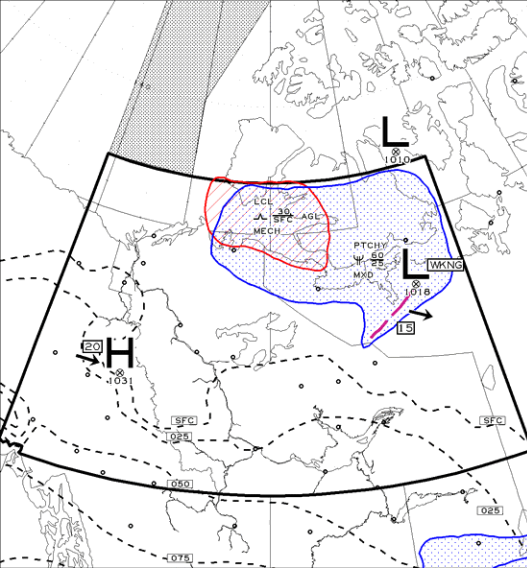

0 60 120 180 NM
(True at 60°N Vrat à 60°N)

HGTS ASL UNLESS NOTED

CB TCU AND ACC IMPLY SIG TURB AND ICG

CB IMPLIES LLWS

COMMENTS / COMMENTAIRES

NIL-LGT RIME ICG ABV FZLVL
UNLS OTWZ NOTED. NIL-LGT TURB
UNLS OTWZ NOTED.