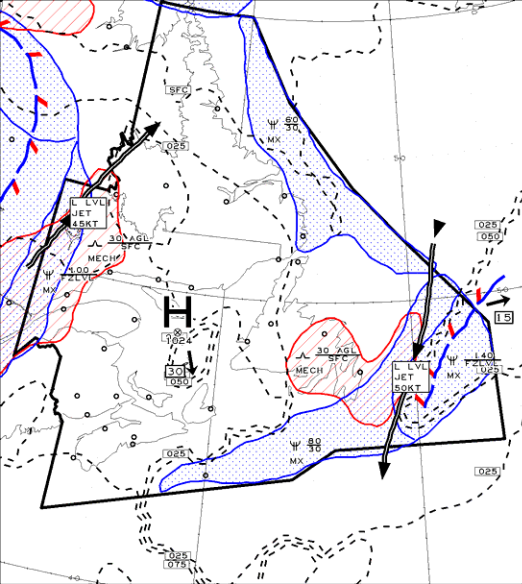

ISSUED AT
EMIS A 19/04/2024 1128Z

VALID AT
VALIDE A 19/04/2024 1800Z

LEGEND/LEGENDE

----- FZLVL

MOD ICE

MOD TURB

SEV ICE

SEV TURB

0 60 120 180 NM

(True at 60°N Vrat a 60°N)

HGT ASL UNLS NOTED

CB TCU AND ACC IMPLY SIG TURB AND ICE

CB IMPLIES L LVL WS

NIL-LGT RIME ICEIC ABV FZLVL UNLS

NOTED. NIL-LGT TURB UNLS NOTED

COMMENTS/COMMENTAIRES

NAV
CANADA

ENVIRONMENT AND
CLIMATE CHANGE
CANADA

ENVIRONNEMENT ET
CHANGEMENT CLIMATIQUE
CANADA