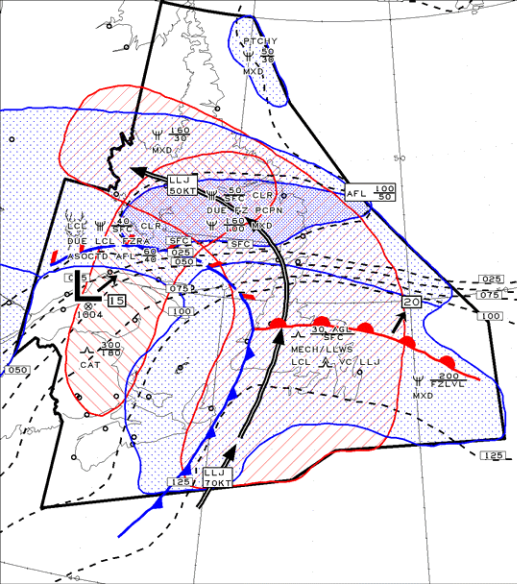

COMMENTS / COMMENTAIRES

NIL-LGT RIME ICG ABV FZLVL
UNLS OTWZ NOTED. NIL-LGT TURB
UNLS OTWZ NOTED.