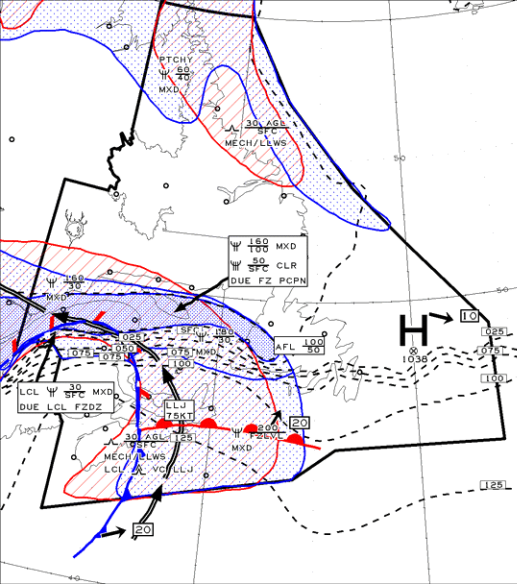

COMMENTS / COMMENTAIRES

NIL-LGT RIME ICGIC ABV FZLVL
UNLS OTWZ NOTED. NIL-LGT TURB
UNLS OTWZ NOTED.