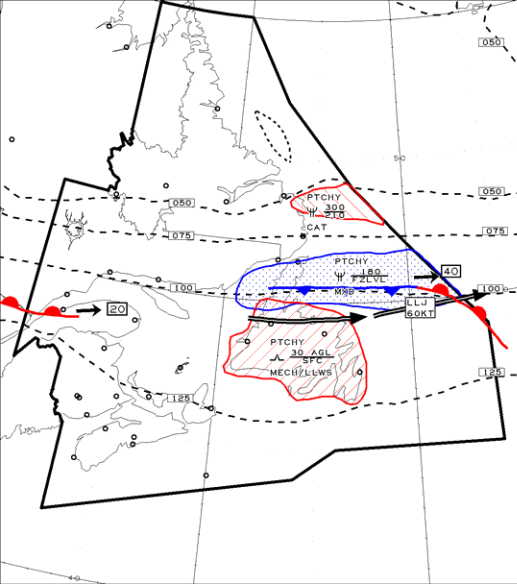

COMMENTS / COMMENTAIRES

NIL-LGT RIME ICING ABV FZLVL
UNLS OTWZ NOTED. NIL-LGT TURB
UNLS OTWZ NOTED.