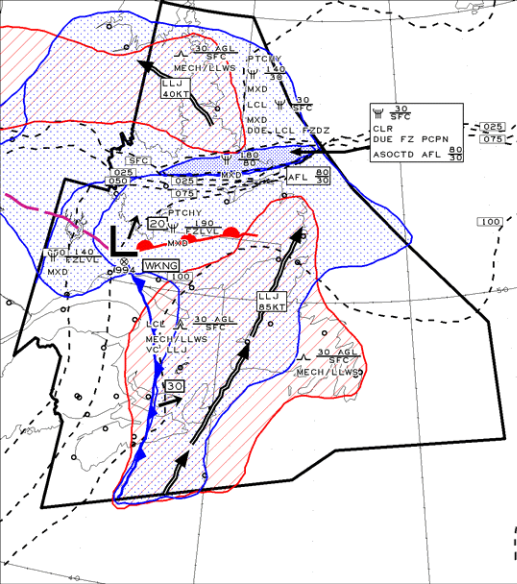

COMMENTS / COMMENTAIRES

NIL-LGT RIME ICG ABV FZLVL
UNLS OTWZ NOTED. NIL-LGT TURB
UNLS OTWZ NOTED.