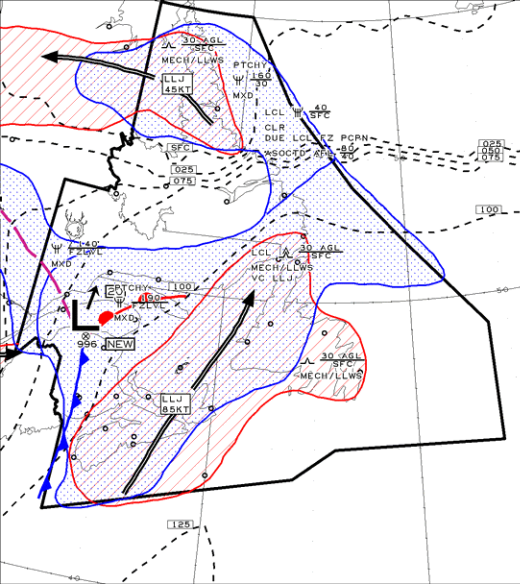

COMMENTS / COMMENTAIRES

NIL-LGT RIME ICG ABV FZLVL
UNLS OTWZ NOTED. NIL-LGT TURB
UNLS OTWZ NOTED.