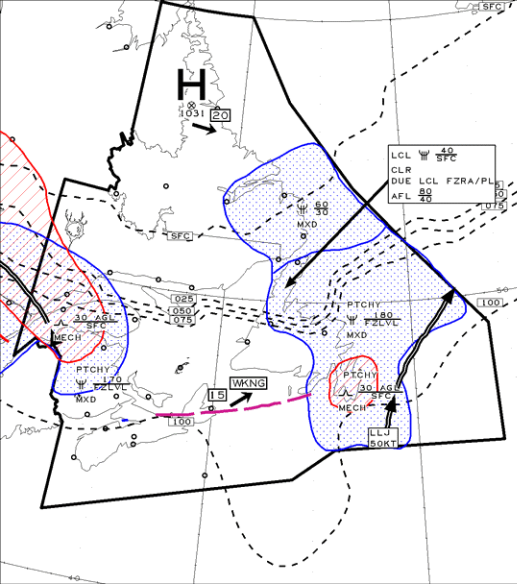

COMMENTS / COMMENTAIRES

NIL-LGT RIME ICG ABV FZLVL
UNLS OTWZ NOTED. NIL-LGT TURB
UNLS OTWZ NOTED.