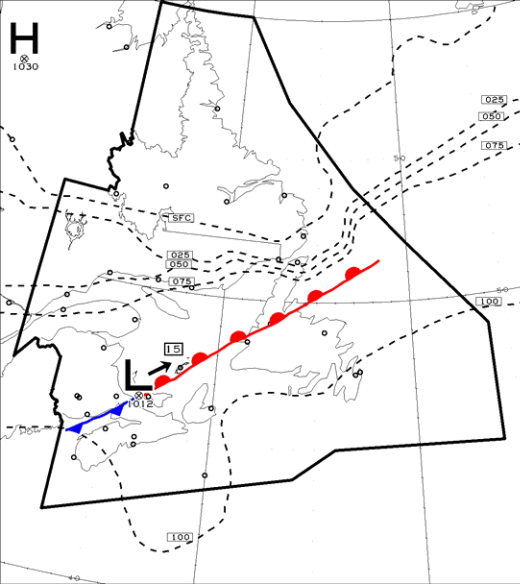

H
1030

GFBAC34 CWAO
ATLANTIC REGION
REGION DE L'ATLANTIQUE
ICG TURB & FZLVL

ISSUED AT 10/05/2013 1753Z
EMIS A

VLD 11/05/2013 0000Z

LEGEND/LEGENDE

- :FZLVL
- :MDT ICG
- :SEV ICG
- :MDT TURB
- :SEV TURB

HGTS ASL UNLESS NOTED

CB TCU AND ACC IMPLY SIG TURB AND ICG

CB IMPLIES LLWS

COMMENTS / COMMENTAIRES