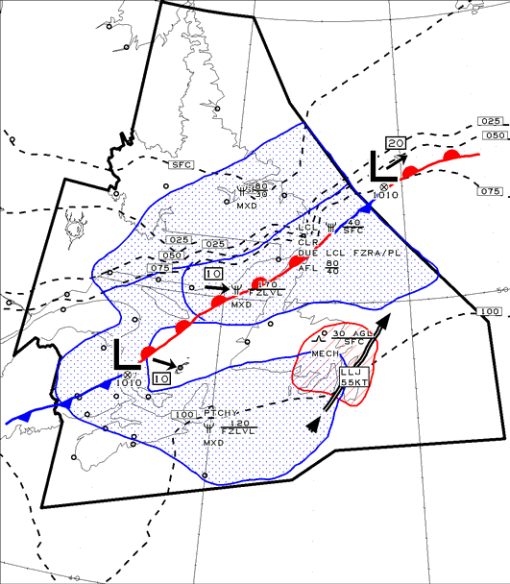

COMMENTS / COMMENTAIRES

NIL-LGT RIME ICGIC ABV FZLVL
UNLS OTWZ NOTED. NIL-LGT TURB
UNLS OTWZ NOTED.