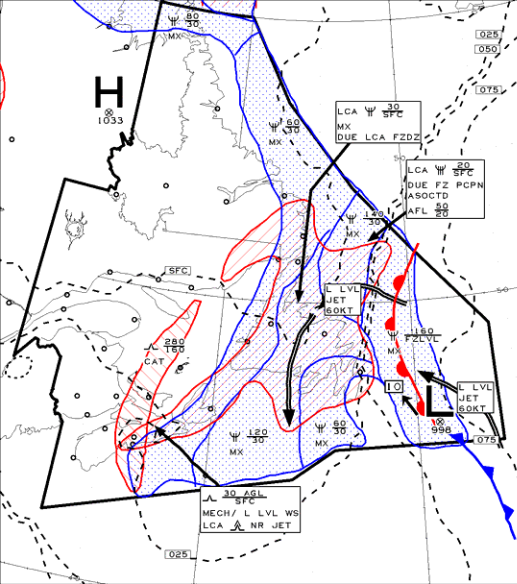

LCA Ψ 30 SFC
MX
DUE LCA FZDZ

LCA Ψ 20 SFC
DUE FZ PCPN
ASOCTD
AFL 80 20

L LVL
JET
60KT

L LVL
JET
60KT

$\wedge$ 30 AGL
SFC
MECH/ L LVL WS
LCA $\wedge$ NR JET