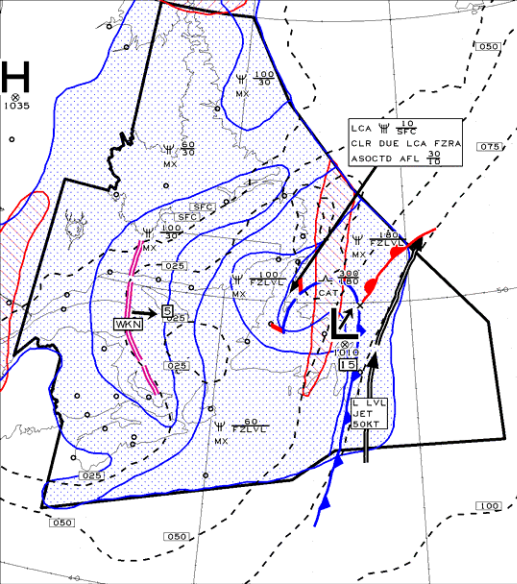

H
1035

GFACN34 CWAO

ATLANTIC REGION
REGION DE L'ATLANTIQUE

ICE TURB & FZLVL

ISSUED AT 17/04/2024 1125Z
EMIS A

VALID AT 17/04/2024 1200Z
VALIDE A

LEGEND/LEGENDE

HGT ASL UNLS NOTED

CB TCU AND ACC IMPLY SIG TURB AND ICE

CB IMPLIES L LVL WS

NIL-LGT RIME ICE ICY ABV FZLVL UNLS NOTED. NIL-LGT TURB UNLS NOTED

COMMENTS/COMMENTAIRES

ENVIRONMENT AND CLIMATE CHANGE CANADA