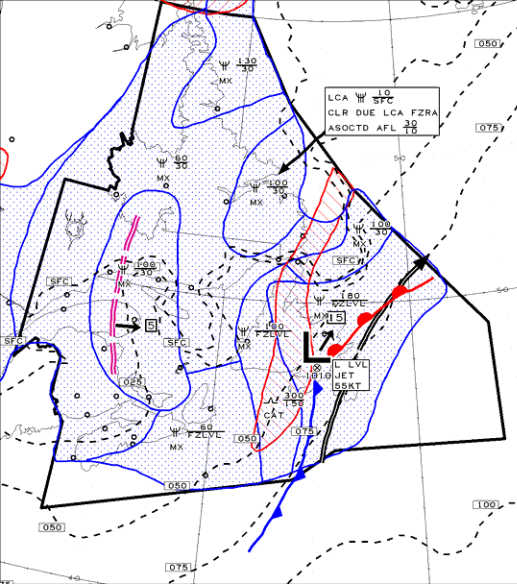

COMMENTS/COMMENTAIRES