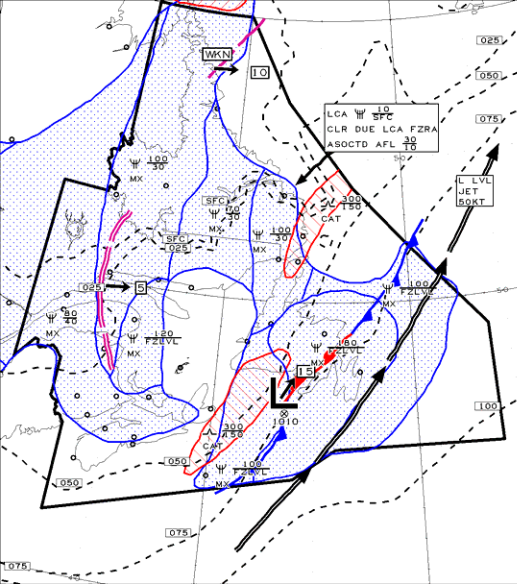

ISSUED AT 16/04/2024 2325Z
EMIS A

VALID AT 17/04/2024 0000Z
VALIDE A

LEGEND/LEGENDE

----- FZLVL

MOD ICE MOD TURB

SEV ICE SEV TURB

0 60 120 180 NM

(True at 60°N Vrat 0 60°N)

HGT ASL UNLS NOTED

CB TCU AND ACC IMPLY SIG TURB AND ICE

CB IMPLIES L LVL WS

NIL-LGT RIME ICEIC ABV FZLVL UNLS

NOTED. NIL-LGT TURB UNLS NOTED

COMMENTS/COMMENTAIRES

LCA W 10 SFC
CLR DUE LCA FZRA
ASOCTD AFL 30 10