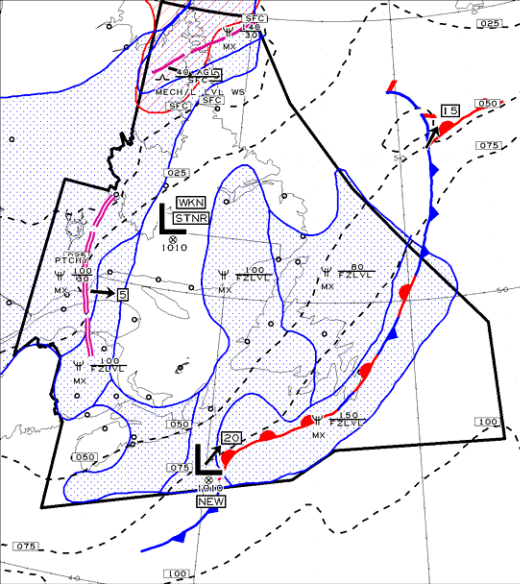

NAV CANADA

ENVIRONMENT AND CLIMATE CHANGE CANADA