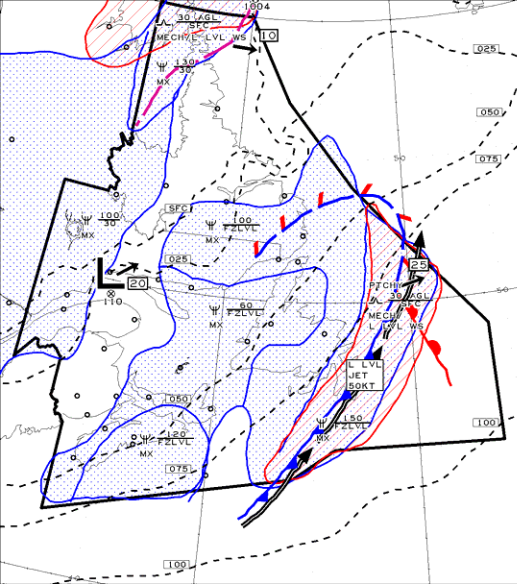

LEGEND/LEGENDE

----- FZLVL

MOD ICE MOD TURB

SEV ICE SEV TURB

0 60 120 180 NM
(True at 60°N Vrat 0 60°N)

HGT ASL UNLS NOTED

CB TCU AND ACC IMPLY SIG TURB AND ICE
CB IMPLIES L LVL WS

NIL-LGT RIME ICEIC ABV FZLVL UNLS
NOTED. NIL-LGT TURB UNLS NOTED

COMMENTS/COMMENTAIRES

ENVIRONMENT AND CLIMATE CHANGE CANADA

ENVIRONNEMENT ET CHANGEMENT CLIMATIQUE CANADA