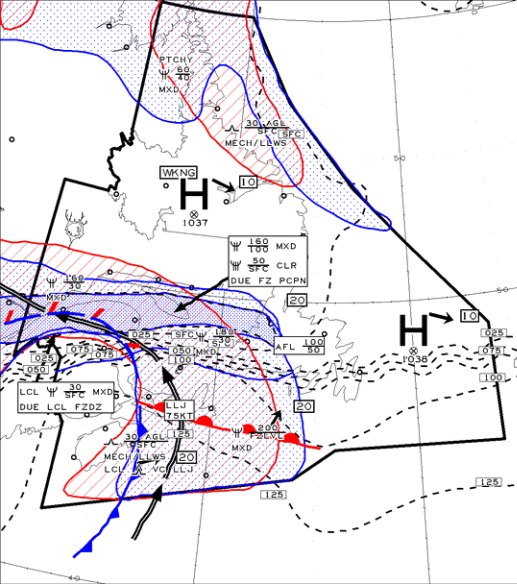

COMMENTS / COMMENTAIRES

NIL-LGT RIME ICG ABV FZLVL
UNLS OTWZ NOTED. NIL-LGT TURB
UNLS OTWZ NOTED.