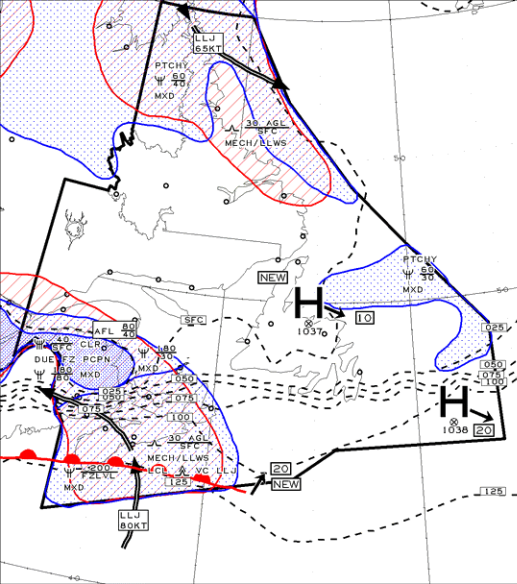

COMMENTS / COMMENTAIRES

NIL-LGT RIME ICG ABV FZLVL
UNLS OTWZ NOTED. NIL-LGT TURB
UNLS OTWZ NOTED.