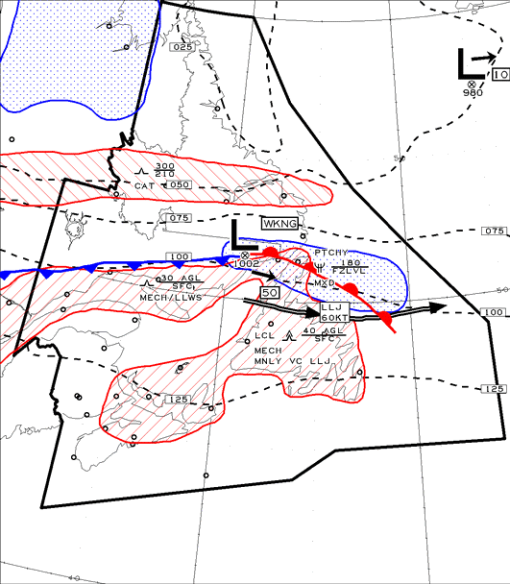

COMMENTS/COMMENTAIRES

NIL-LGT RIME ICING ABV FZLV
UNLS OTWZ NOTED. NIL-LGT TURB
UNLS OTWZ NOTED.