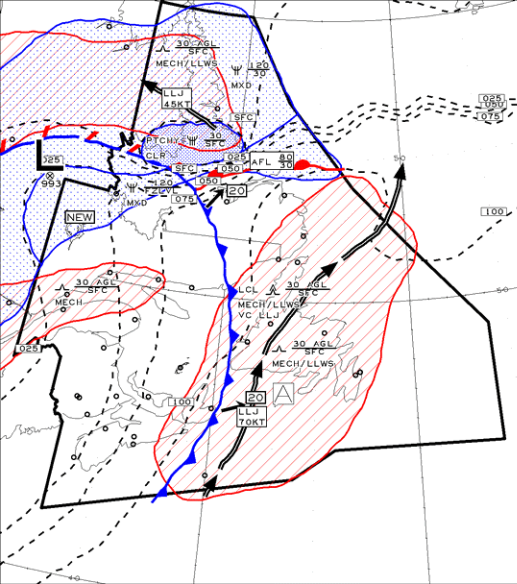

COMMENTS / COMMENTAIRES

NIL-LGT RIME ICGIC ABV FZLVL
UNLS OTWZ NOTED. NIL-LGT TURB
UNLS OTWZ NOTED.
A: LCL MDT MXD ICGIC.