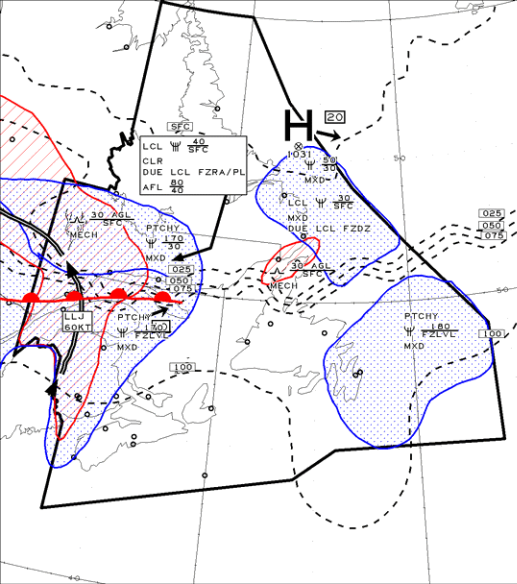

COMMENTS / COMMENTAIRES

NIL-LGT RIME ICGIC ABV FZLVL
UNLS OTWZ NOTED. NIL-LGT TURB
UNLS OTWZ NOTED.

LCL ☩ 40 SFC
CLR ☩
DUE LCL FZRA/PL
AFL 80 30

H 20

1031 50 30
MXD

LCL ☩ 30 SFC
DUE LCL FZDZ

025
050
075

30 AGL
SFC
MECH

PTCHY 180
FZLVL
MXD 100

LLJ 60KT

PTCHY 50
FZLVL
MXD

100