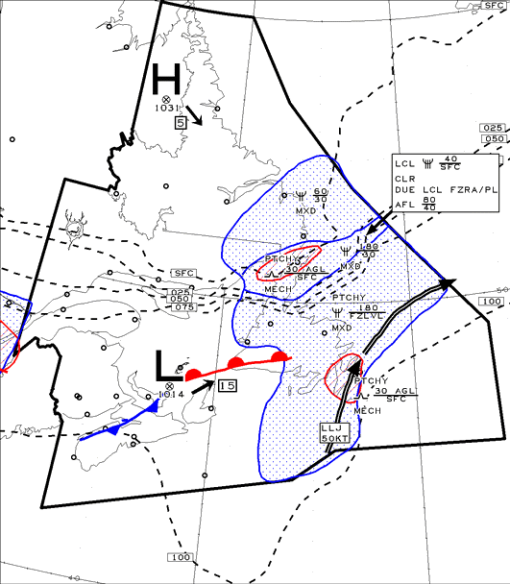

COMMENTS / COMMENTAIRES

NIL-LGT RIME ICG ABV FZLVL
UNLS OTWZ NOTED. NIL-LGT TURB
UNLS OTWZ NOTED.