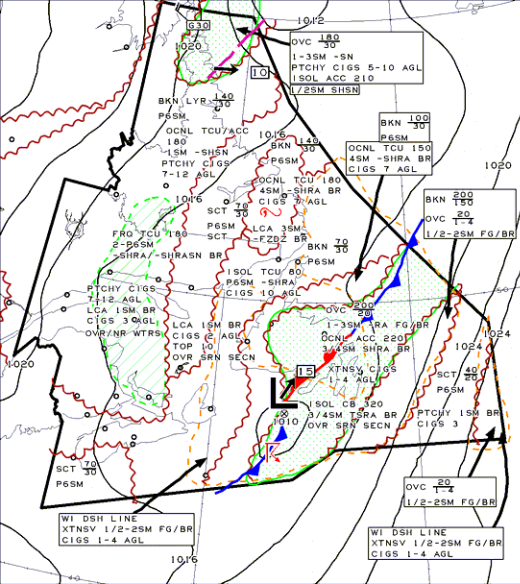

GFCAC34 CWAO
ATLANTIC REGION
REGION DE L'ATLANTIQUE
CLOUDS AND WEATHER
NUAGES ET TEMPS

ISSUED AT 16/04/2024 1125Z
VALID AT 17/04/2024 0000Z
EMIS A

LEGEND/LEGENDE

- TS
- PL
- FZRA
- FZDZ

HGT ASL UNLS NOTED
CB TCU AND ACC IMPLY SIG TURB AND ICE
CB IMPLIES L LVL WS

COMMENTS/COMMENTAIRES

----- IFR OTLK -----
VALID: 00-12Z 17 APR/AVR 2024
CIGS/VIS RA/BR NF/SERN WTRS
CIGS/VIS SN OVR NRRN NRRN LABRDR SEA.

WI DSH LINE
XTNSV 1/2-2SM FG/BR
CIGS 1-4 AGL

WI DSH LINE
XTNSV 1/2-2SM FG/BR
CIGS 1-4 AGL

OVC 180
1-3SM -SN
PTCHY CIGS 5-10 AGL
ISOL ACC 210
1/2SM SHSN

BKN 100
P6SM
OCNL TCU 150
4SM -SHRA BR
CIGS 7 AGL

BKN 200
150
OVC 20
1-4
1/2-2SM FG/BR

OVC 20
1-4
1/2-2SM FG/BR

OVC 200
20
1-3SM RA FG/BR
OCNL ACC 220
3/4SM SHRA BR
XTNSV CIGS
1-4 AGL
ISOL CB 320
3/4SM TSRA BR
OVR SRN SECN

BKN LVR 140
P6SM
OCNL TCU/ACC 1015
180
1SM -SHSN
PTCHY CIGS
7-12 AGL

BKN 140
30
P6SM
OCNL TCU 180
4SM -SHRA BR
CIGS 7 AGL

SCT 70
30
P6SM
SCT
LCA 3SM
-FZDZ BR
BKN 70
30
P6SM

ISOL TCU 80
P6SM -SHRA
CIGS 10 AGL

PTCHY CIGS
7-12 AGL
LCA 1SM BR
CIGS 3 AGL
OVR/NR WTRS

LCA 1SM BR
CIGS 2 AGL
TOP 10
OVR SRN SECN

SCT 70
30
P6SM

1016