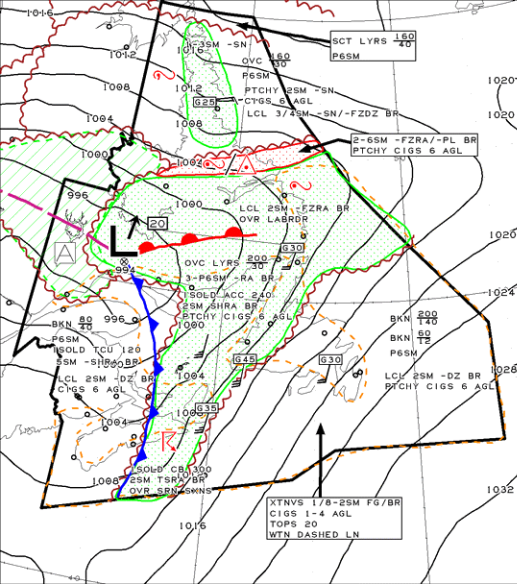

LEGEND/LEGENDE

HGTS ASL UNLESS NOTED

CB TCU AND ACC IMPLY SIG TURB AND ICG
CB IMPLIES LLWS

COMMENTS / COMMENTAIRES

A: 30 OVC LYRS 140. INTMT 4-P6SM
-RA BR SCT ACC 180 GVG 2SM
-SHRA BR AND CIGS 8 AGL

----- IFR OTLK -----
VLD: 06-18Z, 13 MAY/MAI 2013
CIGS/VIS FG/BR SERN WTRS/SRN
CSTL RGNS/GLFSTLAWR. CIGS/VIS
RA/BR OVR NB/NS/PE/NF/LWRN N
SHR OC. CIGS/VIS SN OVR LABRDR
AND NRN OC.

SCT LYRS 160
40
P6SM

2-6SM -FZRA/-PL BR
PTCHY CIGS 6 AGL

OVC LYRS 200
30

3-P6SM -RA BR
SOLD ACC 240
2SM SHRA BR
PTCHY CIGS 6 AGL

BKN 200
140
BKN 60
72
P6SM

LCL 2SM -DZ BR
PTCHY CIGS 6 AGL

XTNVS 1/8-2SM FG/BR
CIGS 1-4 AGL
TOPS 20
WTN DASHED LN