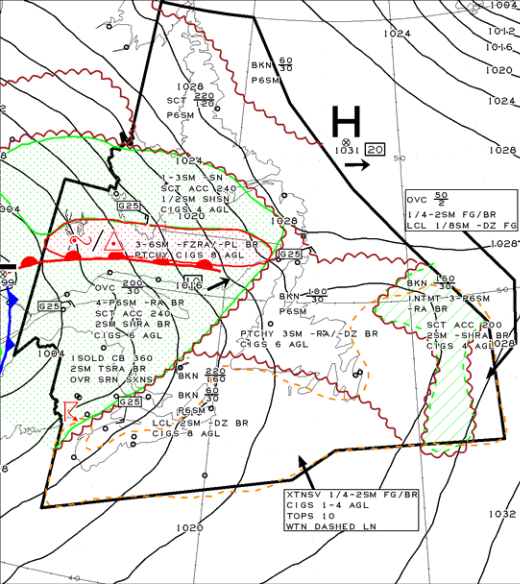

ISSUED AT 11/05/2013 1132Z
EMIS A

VLD 12/05/2013 0000Z

LEGEND/LEGENDE

TS
FZRA
PL
FZDZ

0 60 120 180 NM
(True at 60°N Vrat à 60°N)

HGTS ASL UNLESS NOTED
CB TCU and ACC IMPLY SIG TURB and ICG
CB IMPLIES LLWS

COMMENTS/COMMENTAIRES

----- IFR OTLK -----
VLD 00-12Z, 12 MAY/MAI 2013
CIGS/VIS FG/BR SERN WTRS/SRN
CSTL RGNS/GLFSTLAWR. CIGS/VIS
RA/BR OVR NB/NS/PE/LWRN N SHR
OC. CIGS/VIS SN OVR LABRDR.